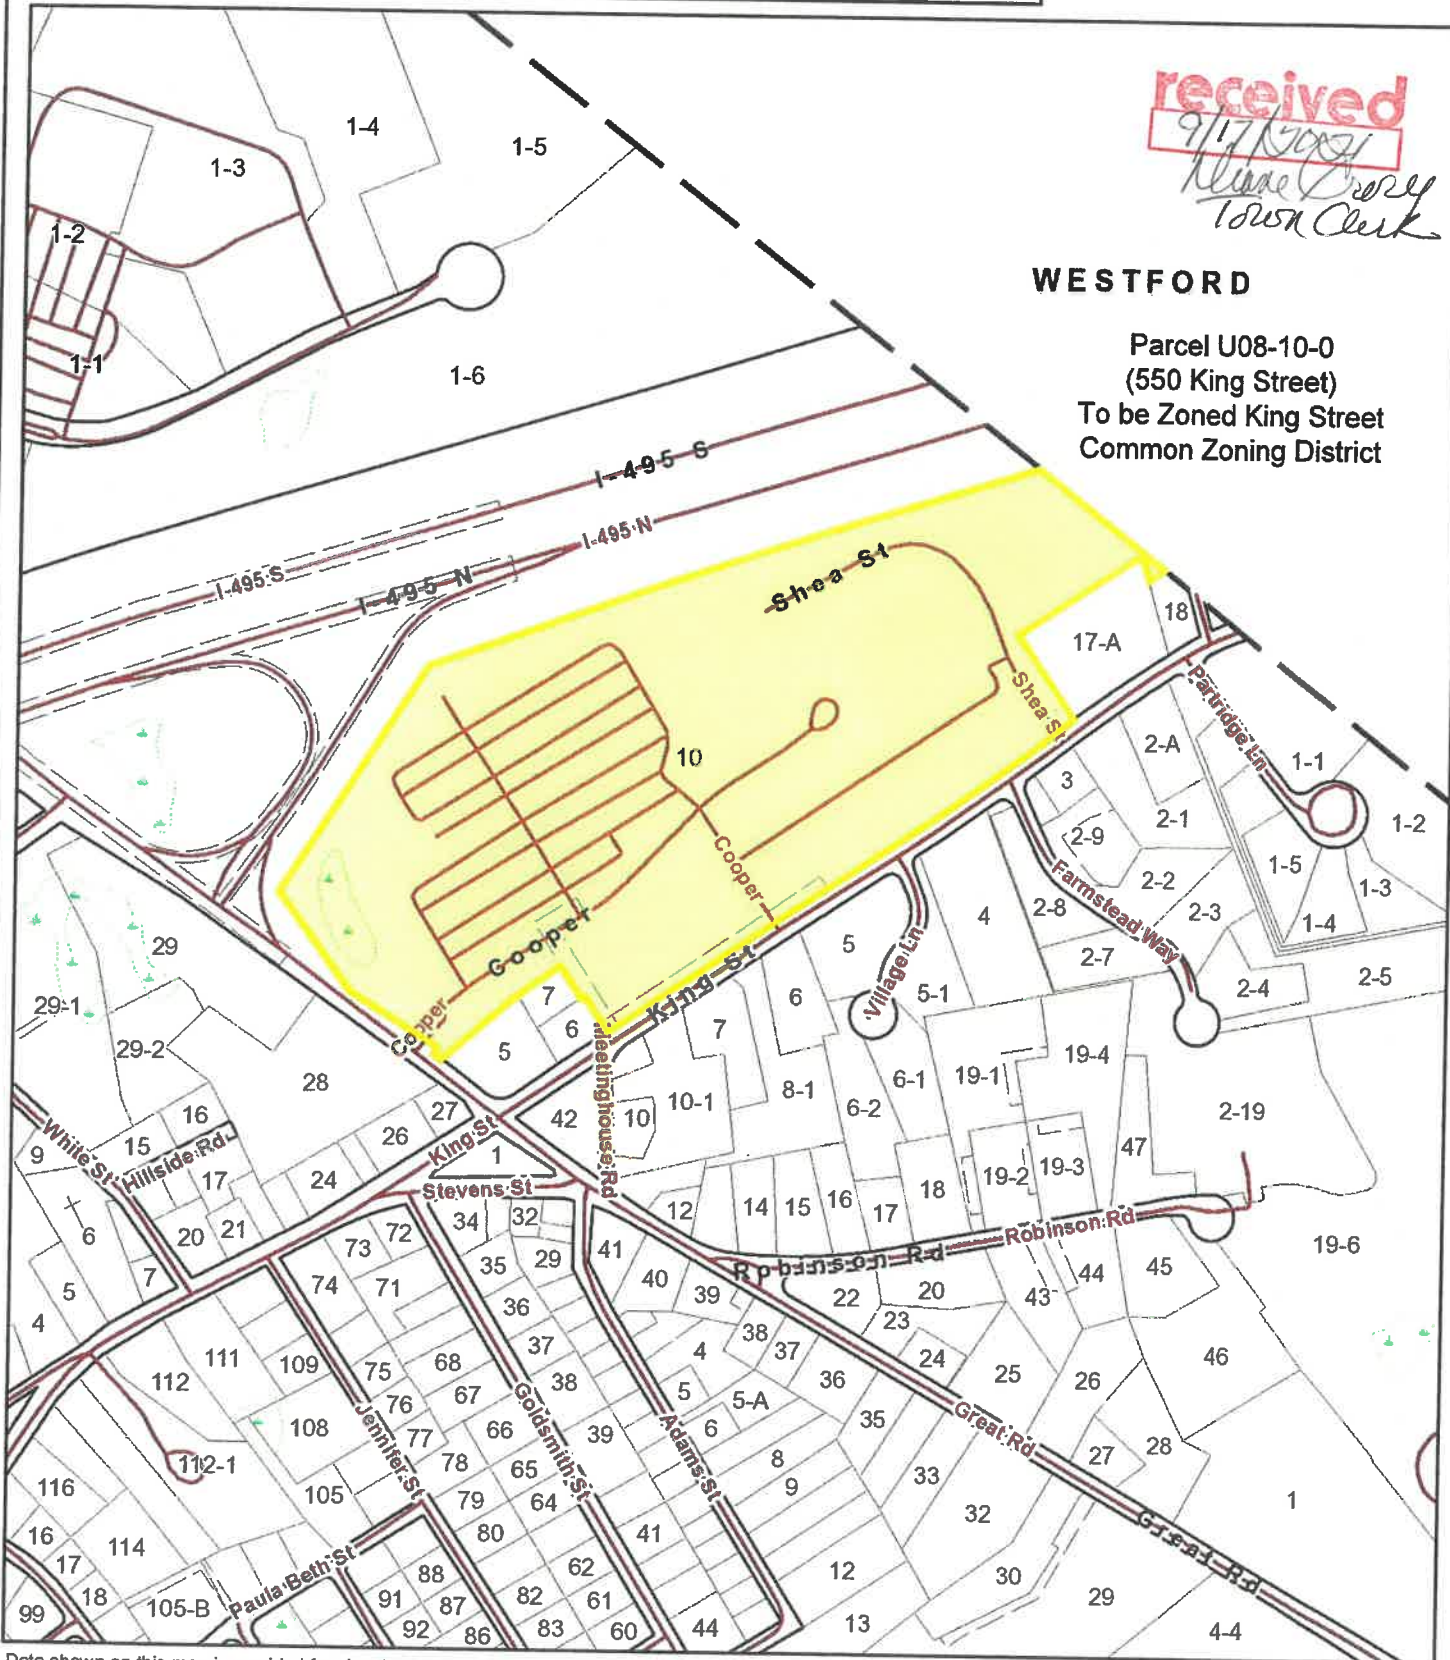

King Street Common Zoning District

Littleton, MA

September 14, 2021

1 inch = 500 Feet

www.cai-tech.com

received
9/17/2021
Maura Dorey
Town Clerk

WESTFORD

Parcel U08-10-0
(550 King Street)
To be Zoned King Street
Common Zoning District

Data shown on this map is provided for planning and informational purposes only. The municipality and CAI Technologies are not responsible for any use for other purposes or misuse or misrepresentation of this map.